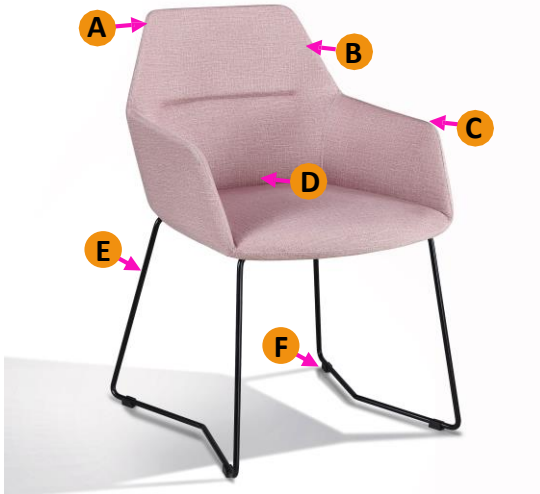

# TULIP SLED

Design:2020

## Application

Visitors

Breakout

Meeting

- A – Internal steel frame
- B – Moulded foam padding
- C – Slim arm detail
- D – Fixed seat cushion
- E – Sled base
- F – Floor protector

**Tulip.2 -V:**

(Visitors model)

High tensile steel rod diamond sled base powder coated in Black

Dimensions overall: 62cm W x 64cm D Seat: 52cm W x 51cm D

Seat Height: 48cm H

Back: 56cm W x 83cm H Armrest

Height: 62cm H

House PU QuickBlack